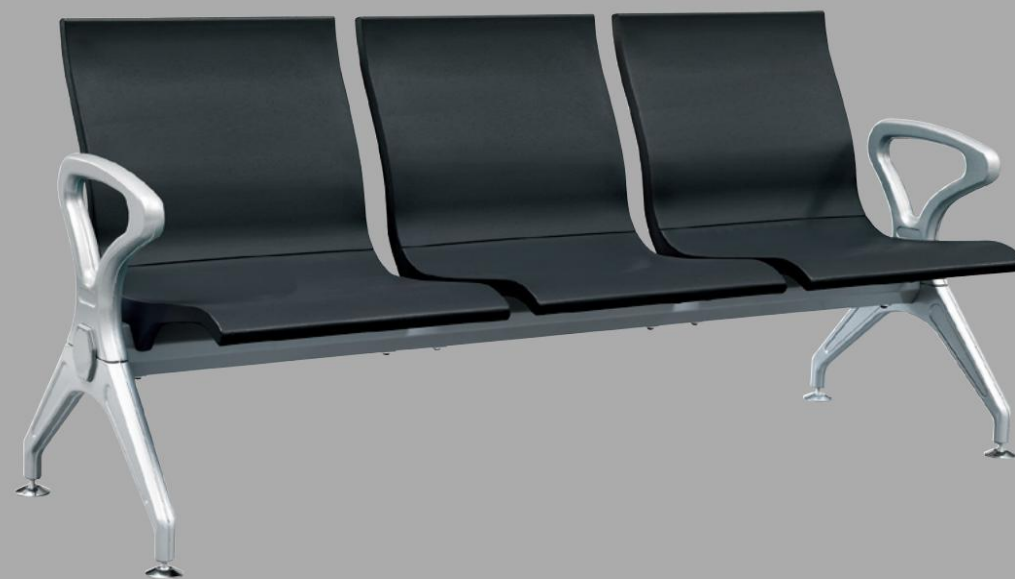

STANDARDIZED DESIGN

Show extraordinary

标准化的设计，营造整齐统一的美感。

HY-SIN-B3016
1800×640×840mm